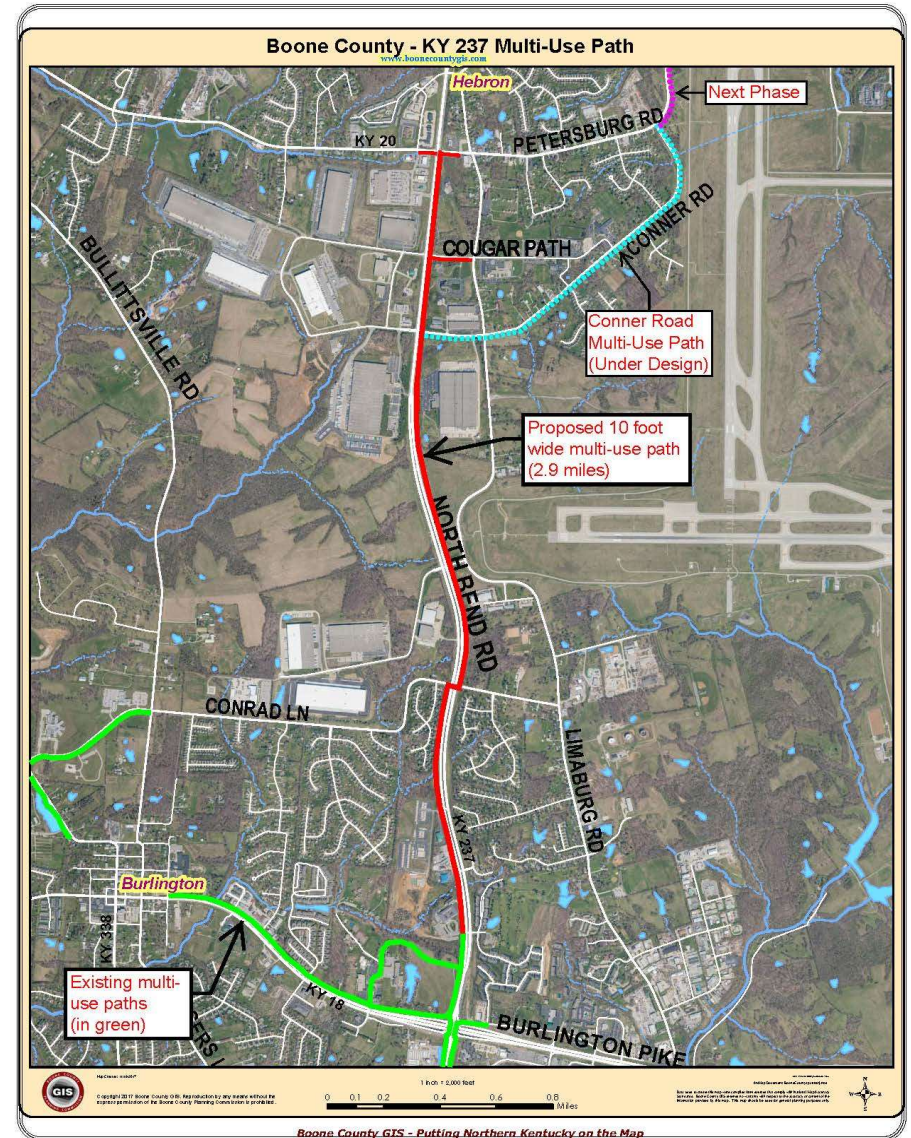

Boone County Fiscal Court

Project Updates

March 2022

Beemon Lane Sidewalks

KY 237 Multi-Use Path

First Financial Drive

Peel Road Bridge