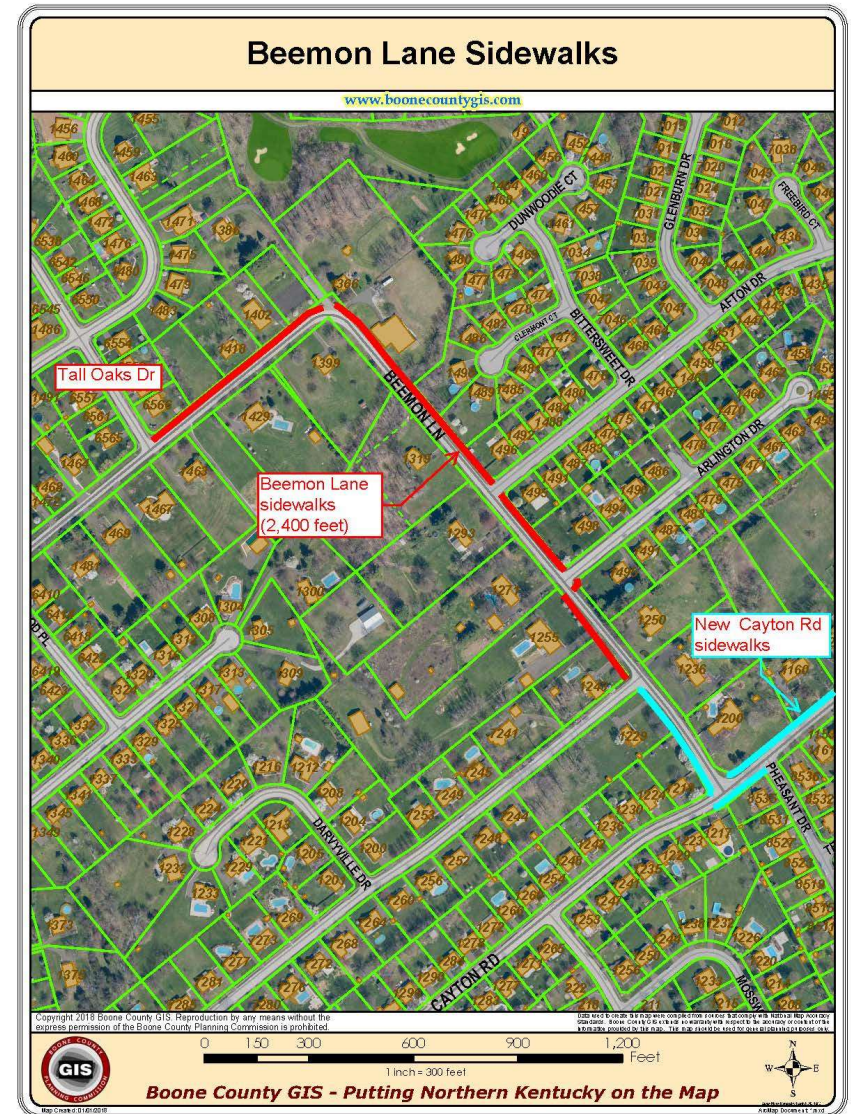

Boone County Fiscal Court

Project Updates

March 2022

Beemon Lane Sidewalks

KY 237 Multi-Use Path

First Financial Drive

Peel Road Bridge